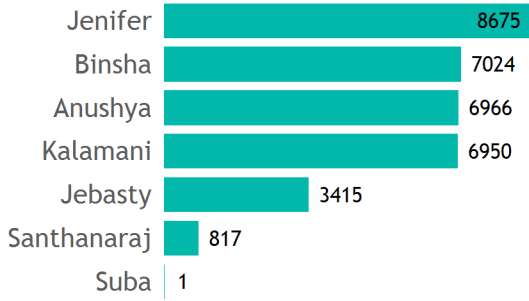

**Leads: 33848 | Open: 18134 | Won: 778 | Lost: 14936**

Agent Performane Executed on May 26, 2026 8:16:41 PM

**Leads By Agent**

**Leads By Origin**

Agent	Total Leads	Open Leads	Won Leads	Lost Leads	Yest. Leads	Today Leads
Anushya	6966	1864	274	4828	0	0
Binsha	7024	5481	59	1484	45	27
Jebasty	3415	1513	121	1781	0	0
Jenifer	8675	3751	219	4705	0	0
Kalamani	6950	5384	85	1481	18	0
Santhanaraj	817	141	20	656	0	0
Suba	1	0	0	1	0	0
<b>Total</b>	<b>33848</b>	<b>18134</b>	<b>778</b>	<b>14936</b>	<b>63</b>	<b>27</b>