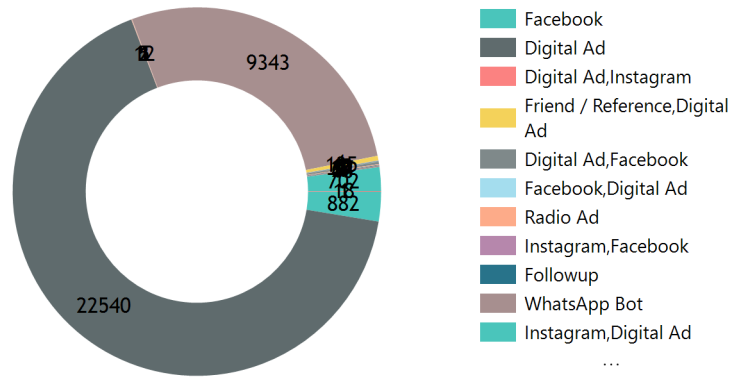

**Leads: 33848 | Open: 18134 | Won: 778 | Lost: 14936**

Agent Performane Executed on May 26, 2026 8:16:41 PM

**Leads By Agent**

**Leads By Origin**

Agent	Total Leads	Open Leads	Won Leads	Lost Leads	Yest. Leads	Today Leads
Anushya	6966	1864	274	4828	0	0
Binsha	7024	5481	59	1484	45	27
Jebasty	3415	1513	121	1781	0	0
Jenifer	8675	3751	219	4705	0	0
Kalamani	6950	5384	85	1481	18	0
Santhanaraj	817	141	20	656	0	0
Suba	1	0	0	1	0	0
<b>Total</b>	<b>33848</b>	<b>18134</b>	<b>778</b>	<b>14936</b>	<b>63</b>	<b>27</b>