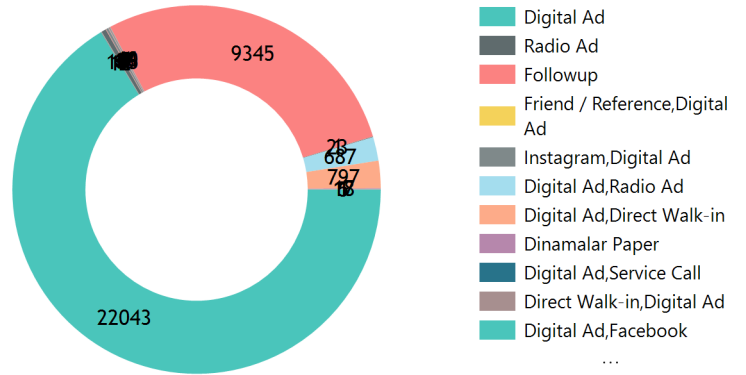

Agent Performane Executed on April 25, 2026 8:17:06 PM

Leads By Agent

Leads By Origin

Agent	Total Leads	Open Leads	Won Leads	Lost Leads	Yest. Leads	Today Leads
Anushya	6966	1866	273	4827	0	0
Binsha	6473	4968	52	1453	20	21
Jebasty	3415	1519	115	1781	0	0
Jenifer	8675	3760	218	4697	0	0
Kalamani	6896	5346	84	1466	2	0
Santhanaraj	817	141	20	656	0	0
Suba	1	0	0	1	0	0
Total	33243	17600	762	14881	22	21