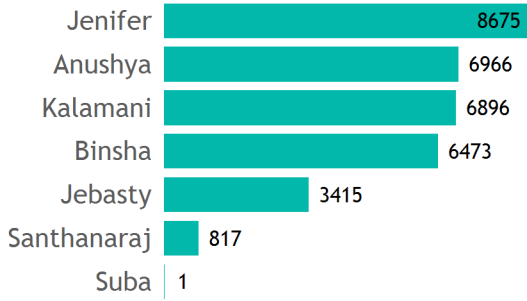

Agent Performane Executed on April 25, 2026 8:17:06 PM

Leads By Agent

Leads By Origin

Agent	Total Leads	Open Leads	Won Leads	Lost Leads	Yest. Leads	Today Leads
Anushya	6966	1866	273	4827	0	0
Binsha	6473	4968	52	1453	20	21
Jebasty	3415	1519	115	1781	0	0
Jenifer	8675	3760	218	4697	0	0
Kalamani	6896	5346	84	1466	2	0
Santhanaraj	817	141	20	656	0	0
Suba	1	0	0	1	0	0
Total	33243	17600	762	14881	22	21