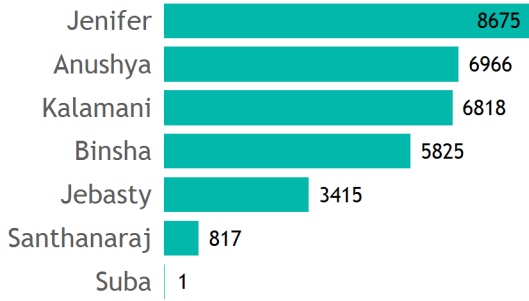

Agent Performane Executed on March 20, 2026 8:16:21 PM

Leads By Agent

Leads By Origin

Agent	Total Leads	Open Leads	Won Leads	Lost Leads	Yest. Leads	Today Leads
Anushya	6966	1870	270	4826	0	0
Binsha	5825	4363	44	1418	46	37
Jebasty	3415	1524	110	1781	0	0
Jenifer	8675	3762	217	4696	0	0
Kalamani	6818	5285	83	1450	0	0
Santhanaraj	817	141	20	656	0	0
Suba	1	0	0	1	0	0
Total	32517	16945	744	14828	46	37