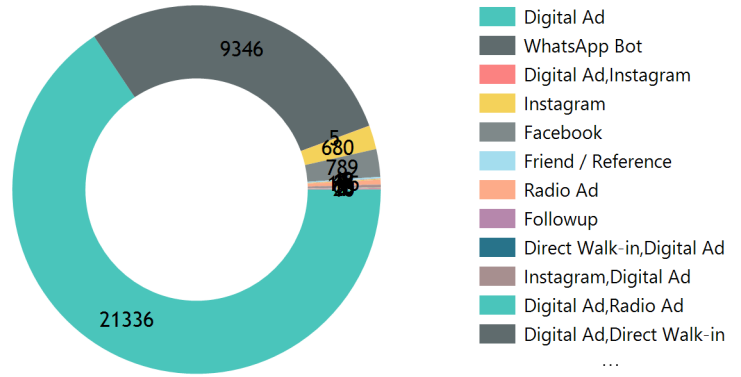

Agent Performane Executed on March 20, 2026 8:16:21 PM

Leads By Agent

Leads By Origin

Agent	Total Leads	Open Leads	Won Leads	Lost Leads	Yest. Leads	Today Leads
Anushya	6966	1870	270	4826	0	0
Binsha	5825	4363	44	1418	46	37
Jebasty	3415	1524	110	1781	0	0
Jenifer	8675	3762	217	4696	0	0
Kalamani	6818	5285	83	1450	0	0
Santhanaraj	817	141	20	656	0	0
Suba	1	0	0	1	0	0
Total	32517	16945	744	14828	46	37