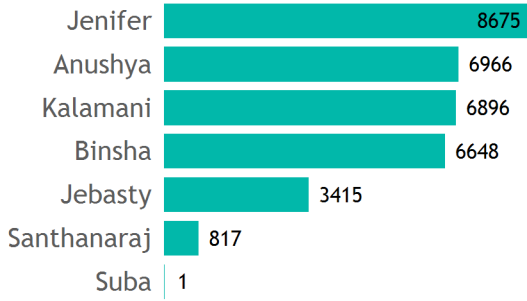

## Leads By Agent

## Leads By Origin

Agent	Total Leads	Open Leads	Won Leads	Lost Leads	Yest. Leads	Today Leads
Anushya	6966	1865	274	4827	0	0
Binsha	6648	5132	55	1461	43	28
Jebasty	3415	1515	119	1781	0	0
Jenifer	8675	3760	218	4697	0	0
Kalamani	6896	5342	84	1470	0	0
Santhanaraj	817	141	20	656	0	0
Suba	1	0	0	1	0	0
<b>Total</b>	<b>33418</b>	<b>17755</b>	<b>770</b>	<b>14893</b>	<b>43</b>	<b>28</b>