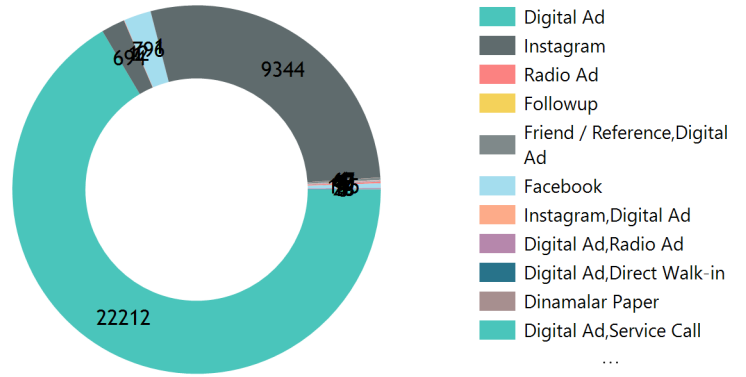

## Leads By Agent

## Leads By Origin

Agent	Total Leads	Open Leads	Won Leads	Lost Leads	Yest. Leads	Today Leads
Anushya	6966	1865	274	4827	0	0
Binsha	6648	5132	55	1461	43	28
Jebasty	3415	1515	119	1781	0	0
Jenifer	8675	3760	218	4697	0	0
Kalamani	6896	5342	84	1470	0	0
Santhanaraj	817	141	20	656	0	0
Suba	1	0	0	1	0	0
<b>Total</b>	<b>33418</b>	<b>17755</b>	<b>770</b>	<b>14893</b>	<b>43</b>	<b>28</b>