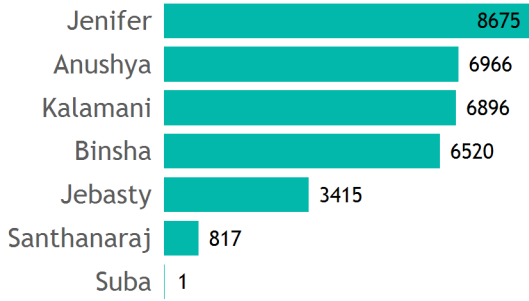

Leads: 33290 | Open: 17631 | Won: 767 | Lost: 14892

Agent Performane Executed on May 1, 2026 8:16:47 PM

Leads By Agent

Leads By Origin

| Agent | Total Leads | Open Leads | Won Leads | Lost Leads | Yest. Leads | Today Leads |
|--------------|--------------|--------------|------------|--------------|-------------|-------------|
| Anushya | 6966 | 1865 | 274 | 4827 | 1 | 0 |
| Binsha | 6520 | 5007 | 53 | 1460 | 0 | 0 |
| Jebasty | 3415 | 1516 | 118 | 1781 | 0 | 0 |
| Jenifer | 8675 | 3760 | 218 | 4697 | 0 | 0 |
| Kalamani | 6896 | 5342 | 84 | 1470 | 0 | 0 |
| Santhanaraj | 817 | 141 | 20 | 656 | 0 | 0 |
| Suba | 1 | 0 | 0 | 1 | 0 | 0 |
| Total | 33290 | 17631 | 767 | 14892 | 1 | 0 |