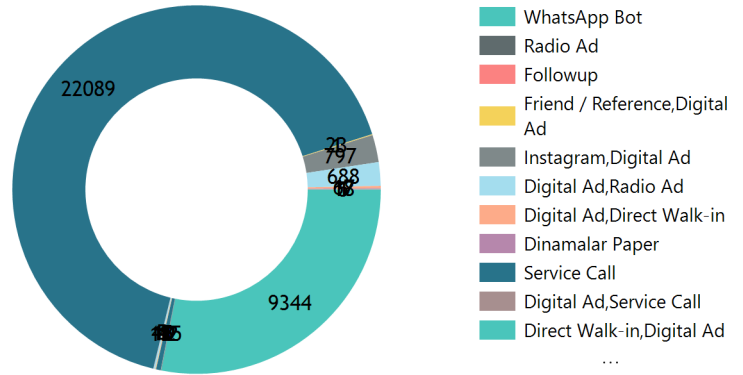

Leads: 33290 | Open: 17631 | Won: 767 | Lost: 14892

Agent Performane Executed on May 1, 2026 8:16:47 PM

Leads By Agent

Leads By Origin

| Agent | Total Leads | Open Leads | Won Leads | Lost Leads | Yest. Leads | Today Leads |
|--------------|--------------|--------------|------------|--------------|-------------|-------------|
| Anushya | 6966 | 1865 | 274 | 4827 | 1 | 0 |
| Binsha | 6520 | 5007 | 53 | 1460 | 0 | 0 |
| Jebasty | 3415 | 1516 | 118 | 1781 | 0 | 0 |
| Jenifer | 8675 | 3760 | 218 | 4697 | 0 | 0 |
| Kalamani | 6896 | 5342 | 84 | 1470 | 0 | 0 |
| Santhanaraj | 817 | 141 | 20 | 656 | 0 | 0 |
| Suba | 1 | 0 | 0 | 1 | 0 | 0 |
| Total | 33290 | 17631 | 767 | 14892 | 1 | 0 |